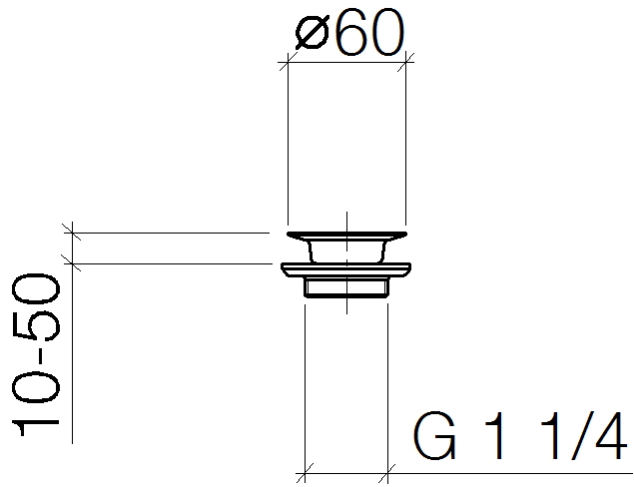

Grated waste 1 1/4" - Champagne (22kt Gold)

IMO

10 100 970

Fits: IMO, LULU, MADISON, MEM, TARA,
CL.1, LISSÉ, VAIA, META, CYO

	Champagne (22kt Gold)	10 100 970-47
	Chrome	10 100 970-00
	Brushed Platinum	10 100 970-06
	Platinum	10 100 970-08
	Durabross (23kt Gold)	10 100 970-09
	Dark Chrome	10 100 970-19
	Light Gold	10 100 970-26
	Brushed Light Gold	10 100 970-27
	Brushed Durabross (23kt Gold)	10 100 970-28
	Brushed Bronze	10 100 970-42
	Brushed Champagne (22kt Gold)	10 100 970-46
	Brushed Chrome	10 100 970-93
	Brushed Dark Platinum	10 100 970-99

Grated waste 1 1/4" - Champagne (22kt Gold)

IMO

10 100 970

10 100 970

10 100 970

Parts for other finishes can be found here: [Chrome](#)

Spare parts list

No.	Item Number	Name	Quantity used	Delivery time
1	09 30 30 115-47	screw	1	30
2	09 11 01 005-47	strainer	1	30
3	09 14 03 005 90	seal	1	60
4	09 11 01 007-07	pop-up waste	1	60